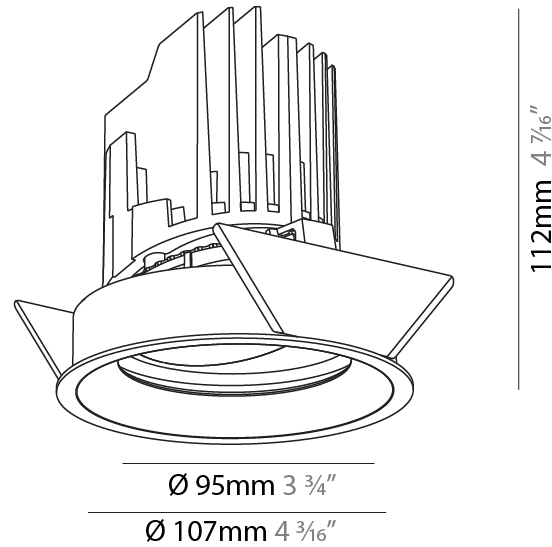

PHYSICAL

Shape: Round
Diameter (mm): 107
Diameter (in): 4 3/16
Height (mm): 112
Height (in): 4 7/16
Ceiling Thickness (mm): 10 / 12.5 / 15
Ceiling Thickness (in): 3/8 or 1/2 or 9/16
Min. Recessing Depth (mm): 130
Min. Recessing Depth (in): 5 1/8
Light Distribution: Adjustable / Downlight
Weight (kg): 0.47
Weight (lbs): 1.04
Fixture Finish: SSR / BKV / CWI / CRY / HAB / UFT / ITA / RUA / FTG / MYG / LOD / PUS / FRO / FUP / KIA / POP / BLS / SPG / MEY / GOH / GUM / CHC / COM / ABZ / JAG / OBR / MOS / ROR
Fixture Material: Aluminum Die Cast
Cut-out Measurements: 98mm / 3 7/8"

ELECTRICAL

Lamp Type: LED (Zhaga Standard)
Input Wattage (W): 13.2 / 16.5
Total Output Wattage (W): 12 / 15
Dimming: Tri-Mode (Non-Dimming and Phase Dimming (120Vac only) and 0-10V Dimming)
Driver Included: No
Driver Location: Recessed Housing
Driver Type: Constant Current - Universal
Driver Class: Class 2
Housing: See components
Input Voltage (V): 120 - 277
Constant Current (MA): 350

LED

Number of LEDs: 1
Color Temperature (°K): 2700 / 3000 / 3500 / 4000
Max. Delivered Lumen (lm): 790 / 880 / 951 / 970
Nominal Lumen (lm): 960 / 1070 / 1156 / 1180
CRI: >90 CRI
Efficiency (%): 0.885
Lamp Life (hrs): 50000

OPTICAL

Reflector°: 10
Optic°: Lens Pack - No Lens
Adjustability: Rotational 355°; Tilt 30°

RATINGS AND CERTIFICATIONS

Certified By: Certified for North American Standards
IP rating: IP20